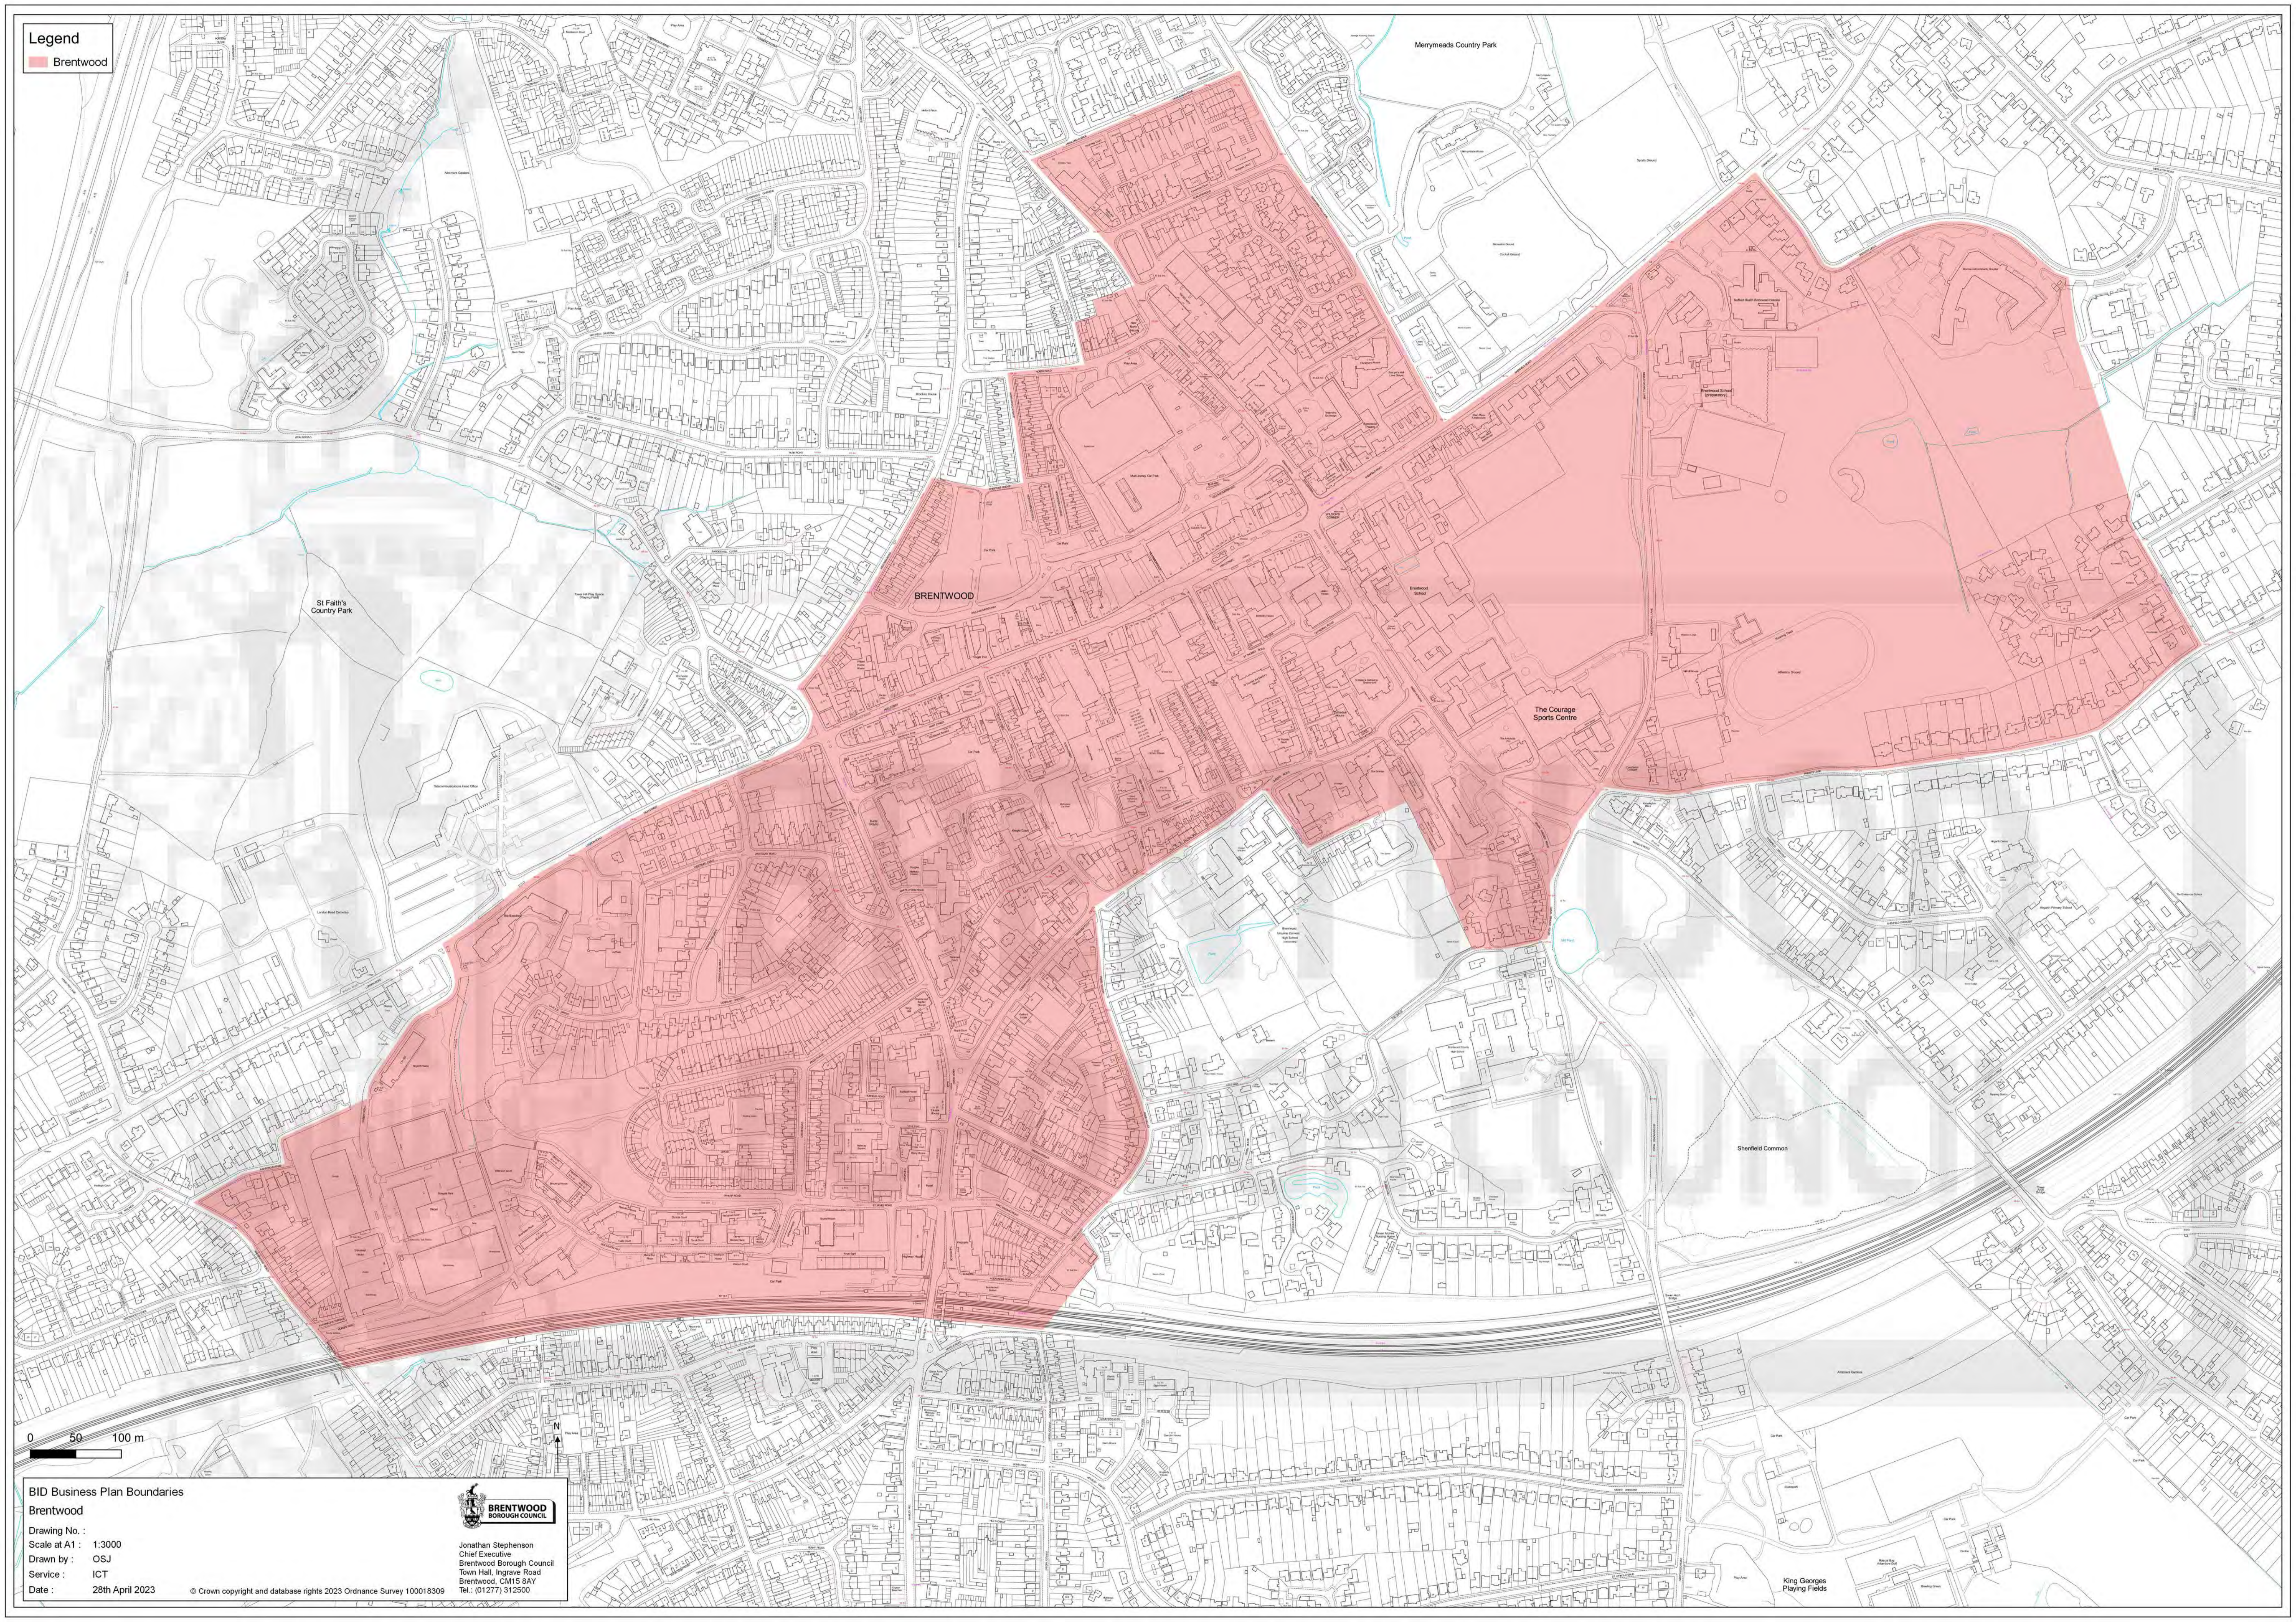

Legend

Brentwood

BID Business Plan Boundaries
Brentwood
 Drawing No. :
 Scale at A1 : 1:3000
 Drawn by : OSJ
 Service : ICT
 Date : 28th April 2023

Jonathan Stephenson
 Chief Executive
 Brentwood Borough Council
 Town Hall, Ingrave Road
 Brentwood, CM15 8AY
 Tel. : (01277) 312500

© Crown copyright and database rights 2023 Ordnance Survey 100018309

King Georges Playing Fields

Legend

Shenfield

BID Business Plan Boundaries
Shenfield
 Drawing No. :
 Scale at A1 : 1:1250
 Drawn by : OSJ
 Service : ICT
 Date : 21st April 2023

0 50 100 m

SHENFIELD

Legend

Ingatestone

0 50 100 m

BID Business Plan Boundaries
 Ingatestone

Drawing No. :
 Scale at A1 : 1:3000
 Drawn by : OSJ
 Service : ICT
 Date : 21st April 2023

Jonathan Stephenson
 Chief Executive
 Brentwood Borough Council
 Town Hall, Ingrave Road
 Brentwood, CM15 8AY
 Tel.: (01277) 312500

© Crown copyright and database rights 2023 Ordnance Survey 100018309