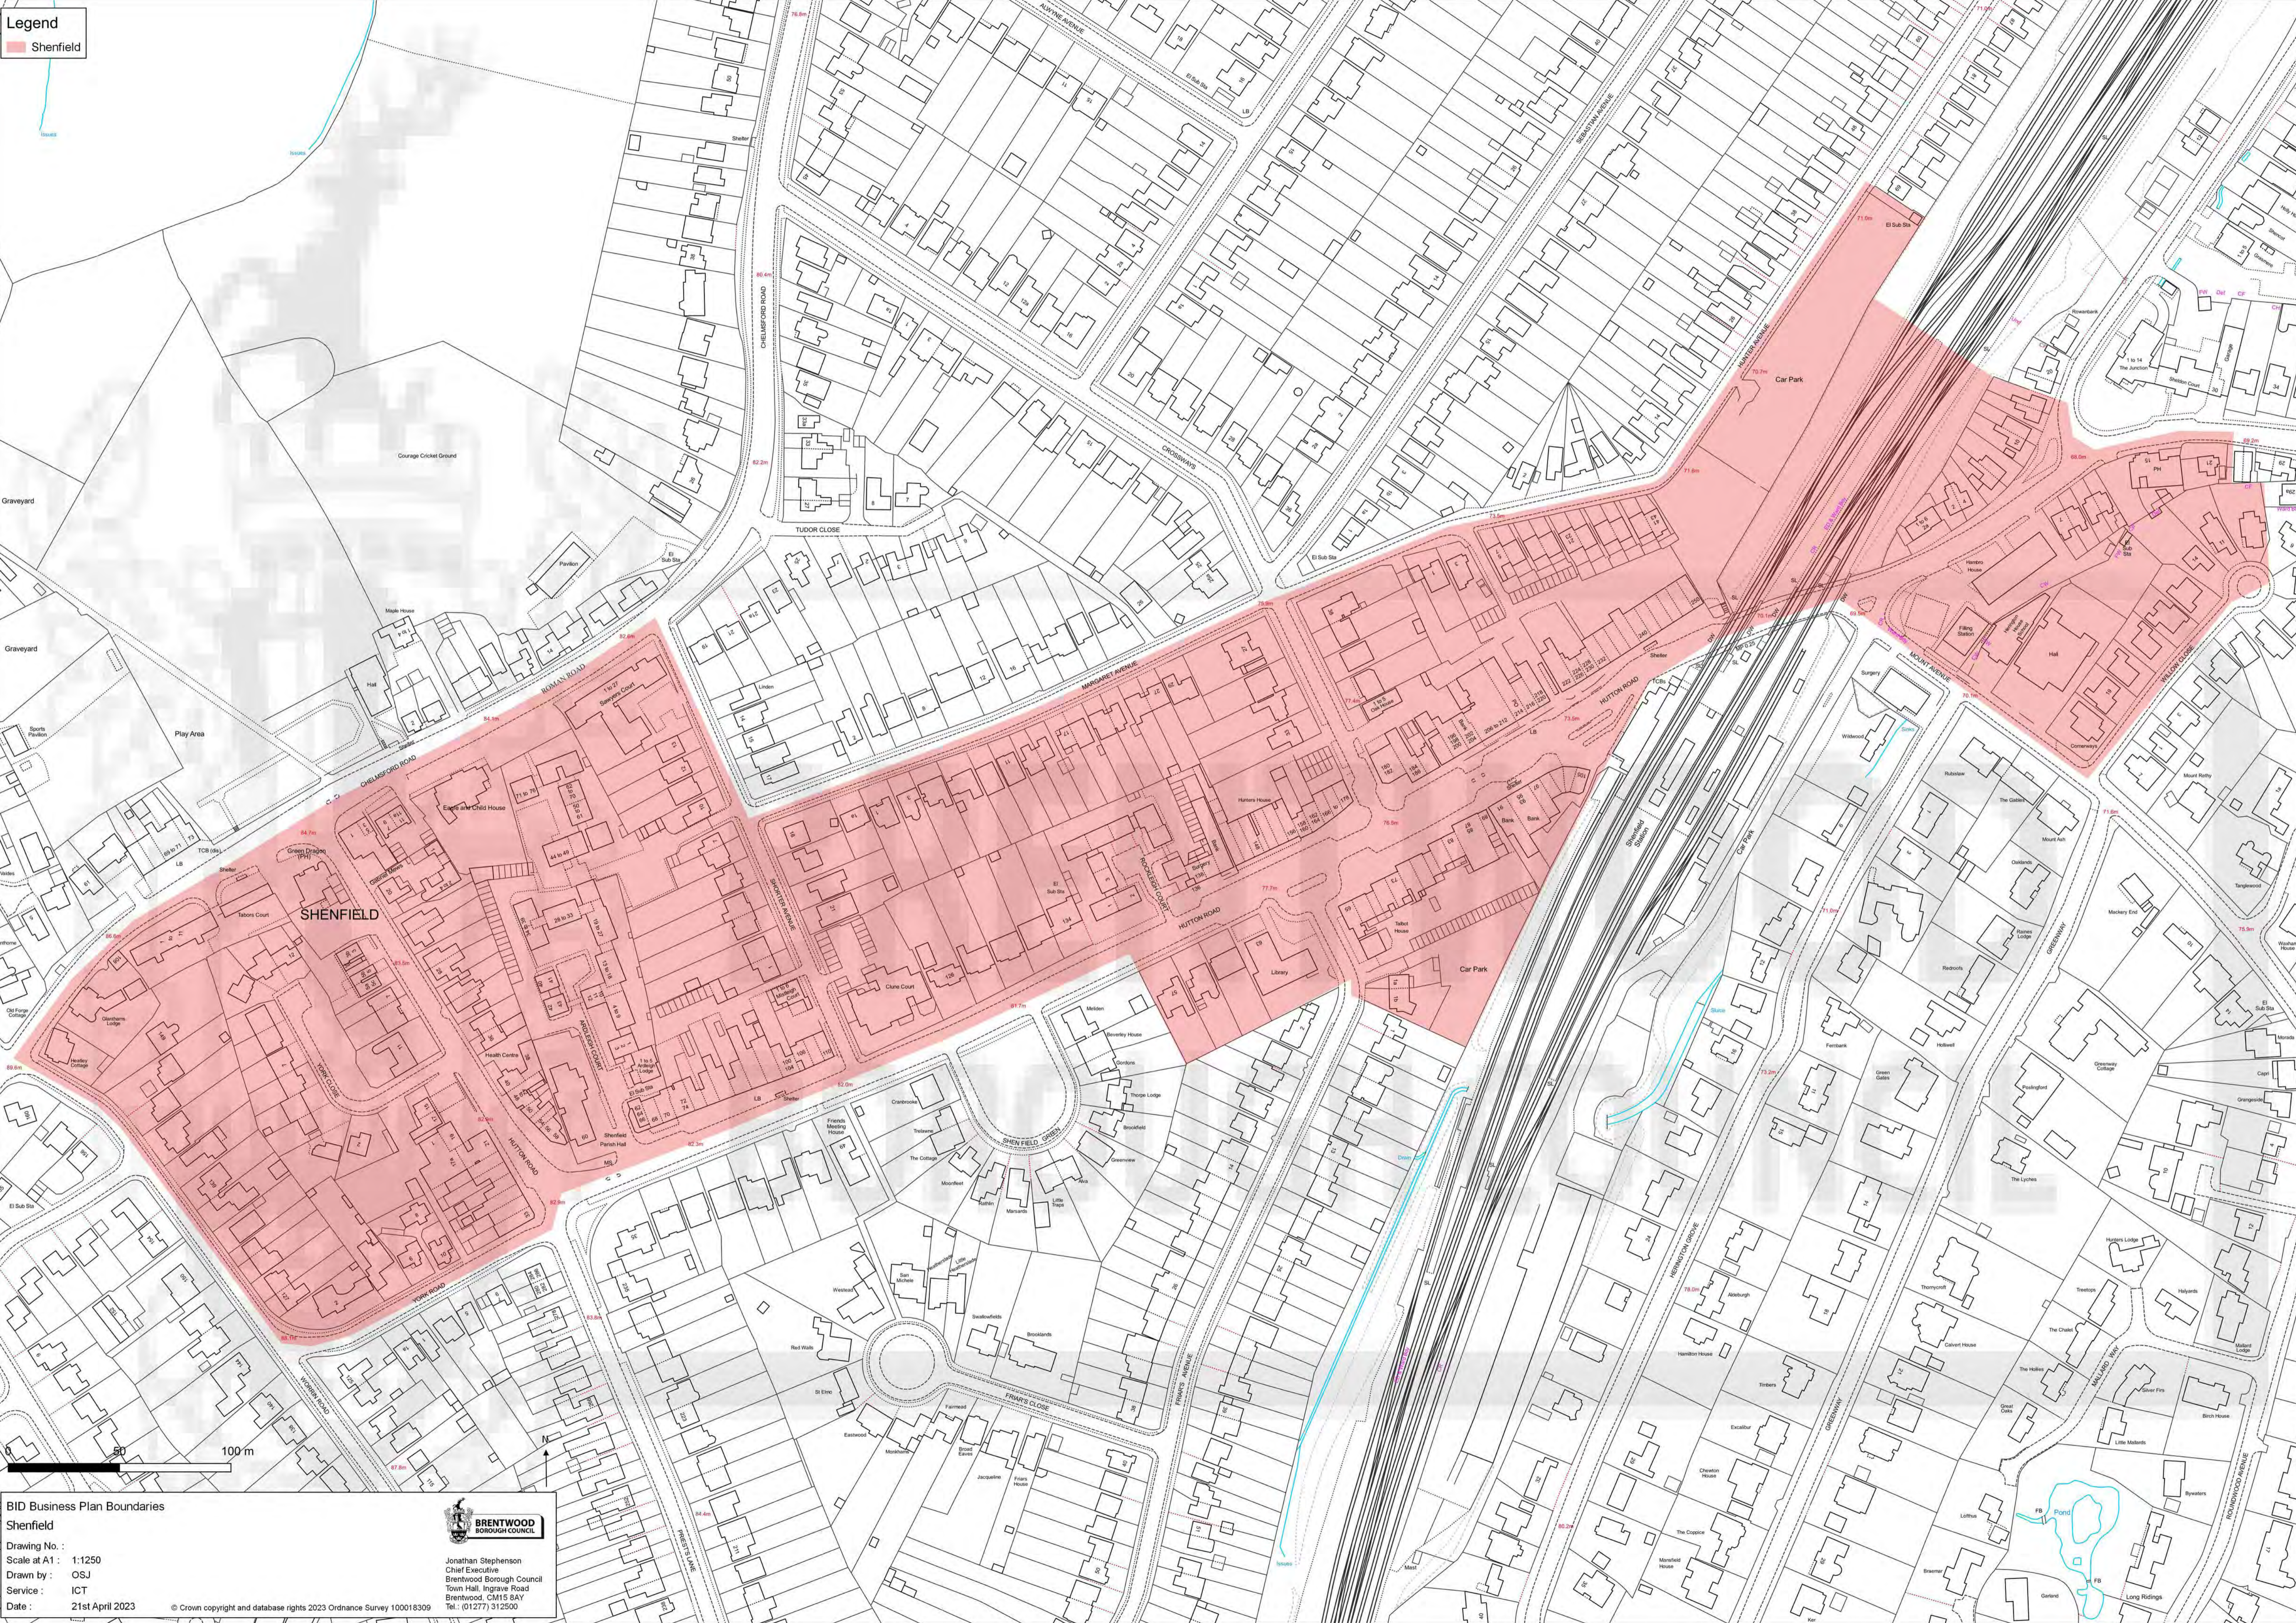

Legend

Shenfield

BID Business Plan Boundaries
Shenfield
Drawing No. :
Scale at A1 : 1:1250
Drawn by : OSJ
Service : ICT
Date : 21st April 2023

Jonathan Stephenson
Chief Executive
Brentwood Borough Council
Town Hall, Ingrave Road
Brentwood, CM15 8AY
Tel. : (01277) 312500

© Crown copyright and database rights 2023 Ordnance Survey 100018309

0 50 100 m

SHENFIELD